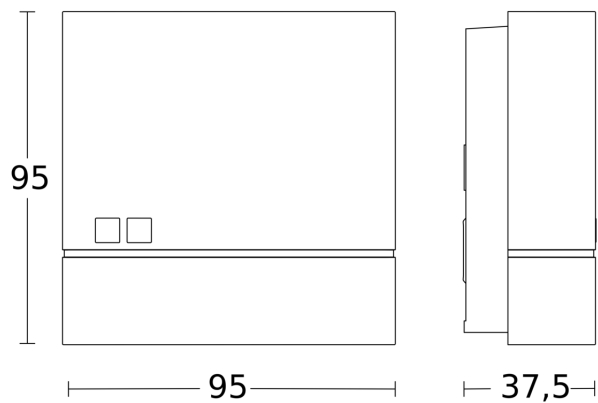

| | | | |
|-------------------------|--|---------------------------------------|-----------------------------|
| Dimensions (L x W x H) | 38 x 95 x 95 mm | Mains power supply | 220 – 240 V / 50 – 60 Hz |
| With motion detector | No | Switching output 1, resistive | 1000 W |
| Manufacturer's Warranty | 3 years | Fluorescent lamps, electronic ballast | 250 W |
| Settings via | Connect Bluetooth Mesh, App, Smartphone | Power consumption | 0,5 W |
| With remote control | No | Technology, sensors | Light sensor |
| Version | white | Mounting height | 1,80 – 4,00 m |
| PU1, EAN | 4007841066123 | Mounting height max. | 4,00 m |
| Type | Photo-cell controller | Optimum mounting height | 2 m |
| Application, place | Outdoors | Twilight setting | 1 – 1000 lx |
| Application, room | outdoors, front door, courtyard & driveway, Indoors, all round the building, terrace / balcony | Basic light level function | No |
| Colour | white | Twilight setting TEACH | Yes |
| Installation site | wall | Constant-lighting control | No |
| Installation | Surface wiring, Wall | Interconnection | Yes |
| IP-rating | IP54 | Type of interconnection | Master/master, Master/slave |
| Ambient temperature | -20 – 40 °C | Interconnection via | Bluetooth Mesh Connect |
| Material | Plastic | | |

Dimension Drawing

Circuit diagram